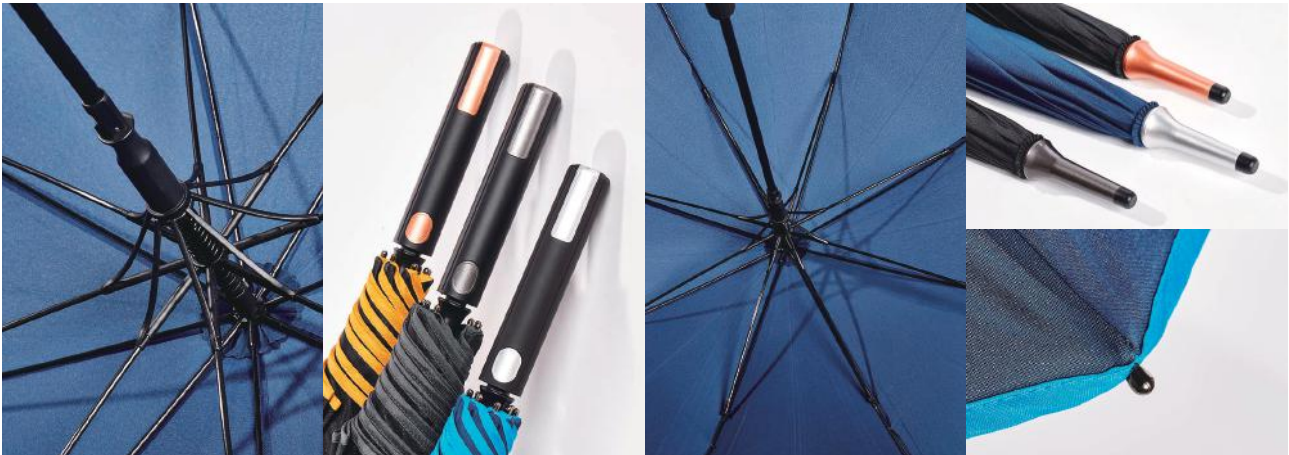

Dimension

Custom Imprinting Position

Windproof

Fiberglass Ribs & Shaft

Auto Open

Semi-automatic Business Straight Umbrella

No.TU2022

Sample color