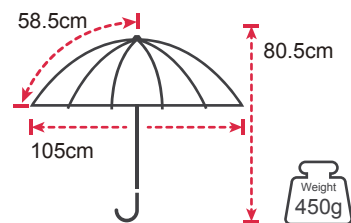

LED Light

Windproof

Fiberglass Ribs

Manual Open

Straight Umbrella Led With Printing

No.TU3066

Copyright: This pattern is just for reference

Product Features

Rib's Length	58.5cm
Umbrella diameter	105cm
Closed length	80.5cm
Number of panels	8
Weight	450g
Diameter shaft	14mm
Cover	190T Pongee
Handle	LED handle
Rib's	Fiberglass
Shaft	Acrylic LED
Packing	24PCS/CTN 82 * 24CM * 17CM, 12KG

Dimension

Custom Imprinting Position