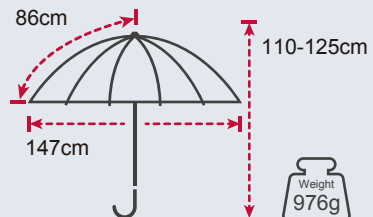

Scalable Shaft

Length:

Max:125cm

Minimum:110cm

Hanging towel plastic pipe

Product Features

Rib's Length	86m
Umbrella diameter	147cm
Closed length	110 cm
Number of panels	8
Weight	976g
Diameter shaft	14mm
Cover	190T Pongee

Handle	Silicone Rubber Handle
Rib's	Fiberglass
Shaft	Fiberglass
Packing	12 PCS/CTN 112 * 21 * 13CM, 13KG

Dimension

Custom Imprinting Position

Wide Diameter Double-Layer Golf Umbrella

No. TU2168

Auto Open

Fiberglass Ribs & Shaft

Windproof

Double Layers

UV Protection

Product Features

Rib's Length	86cm
Umbrella diameter	151cm
Closed length	112cm
Number of panels	8
Weight	856g
Diameter shaft	14mm
Cover	260T Pongee with Black PU coating
Handle	Plastic Handle
Rib's	Fiberglass
Shaft	Fiberglass
Packing	12 PCS/CTN 113 * 21 * 13CM, 11.5KG