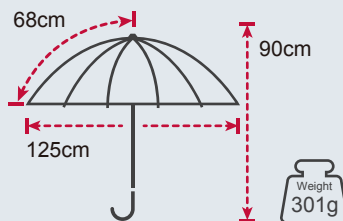

Carbon Light Weight Golf Umbrella

No. TU2101-B

Product Features

Rib's Length	68cm
Umbrella diameter	125cm
Closed length	90cm
Number of panels	8
Weight	301g
Diameter shaft	14mm
Cover	190T Eco-Friendly Fabric
Handle	Plastic Handle
Rib's	Carbon / Fiberglass
Shaft	Aluminum
Packing	12 PCS/CTN 92.5 * 30.5 * 14.5CM, 5.1KG

Dimension

Custom Imprinting Position