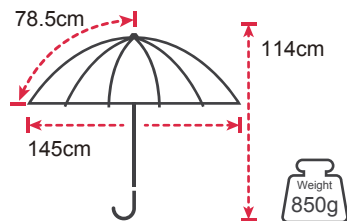

Windproof

Double Layers

Fiberglass Ribs & Shaft

Manual Open

Storm Manual Golf Umbrella

No.TU3055

Sample color

You can choose other colors in our color library or customize your color by

PANTONE®

Product Features

Rib's Length	78.5cm
Umbrella diameter	145cm
Closed length	100cm
Number of panels	8
Weight	850g
Diameter shaft	14mm
Cover	210T Nylon
Handle	Rubber handle
Ribs	Fiberglass
Shaft	Fiberglass
Packing	12PCS/CTN 101 * 16 * 18CM, 12.18KG

Dimension

Custom Imprinting Position