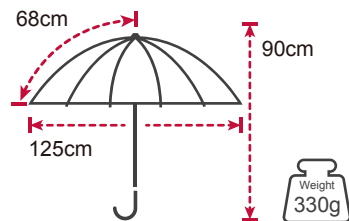

Sample color

280T-30D Pongee with Black PU coating

Product Features

Rib's Length	68cm
Umbrella diameter	125cm
Closed length	90cm
Number of panels	8
Weight	330g
Diameter shaft	14mm
Cover	280T-30D Pongee with Black PU coating
Handle	Plastic Handle
Rib's	Carbon
Shaft	Carbon
Packing	12 PCS/CTN 92.5*30.5*14.5 CM, 4.5KG

Dimension

Custom Imprinting Position

Carbon Light Weight Golf Umbrella

No. TU2101-A

Product Features

Rib's Length	68cm
Umbrella diameter	125cm
Closed length	90cm
Number of panels	8
Weight	273g
Diameter shaft	14mm
Cover	255T Ultra-Light Fabric
Handle	Plastic Handle
Rib's	Carbon
Shaft	Carbon
Packing	12 PCS/CTN 92.5 * 30.5 * 14.5CM, 4.8KG

Dimension

Custom Imprinting Position

Carbon Light Weight Golf Umbrella

No. TU2101-B

Product Features

Rib's Length	68cm
Umbrella diameter	125cm
Closed length	90cm
Number of panels	8
Weight	301g
Diameter shaft	14mm
Cover	190T Eco-Friendly Fabric
Handle	Plastic Handle
Rib's	Carbon / Fiberglass
Shaft	Aluminum
Packing	12 PCS/CTN 92.5 * 30.5 * 14.5CM, 5.1KG