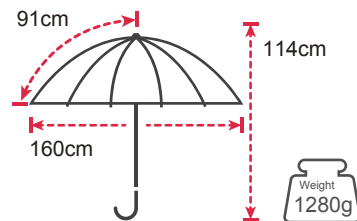

Windproof

Double Layers

Fiberglass Ribs & Shaft

Auto Open

3xl Fiberglass Automatic Golf Umbrella

No.TU3051

Sample color

Product Features

Rib's Length	91cm
Umbrella diameter	160cm
Closed length	114cm
Number of panels	8
Weight	1280g
Diameter shaft	16mm
Cover	190T Pongee
Handle	Rubber handle
Rib's	Fiberglass
Shaft	Fiberglass
Packing	12PCS/CTN 116 * 35 * 13CM, 16.85KG

Dimension

Custom Imprinting Position

You can choose other colors in our color library or customize your color by

PANTONE®