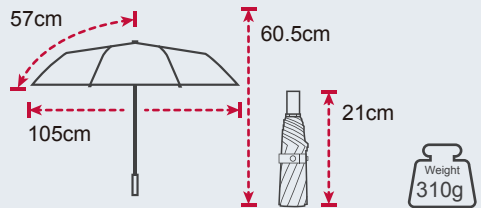

Classic wooden handle oversized color-block folding umbrella

No. TU2135

Sample color

Product Features

Rib's Length	57cm
Umbrella diameter	105cm
Closed length	21cm
Number of panels	8
Weight	310g
Frame	5-Folding
Cover	210T Pongee
Handle	Wood handle
Rib's	Aluminum with Fiberglass
Shaft	Aluminum
Packing	36 PCS/CTN 32 * 31 * 28 CM, 12 KG

Dimension

Custom Imprinting Position