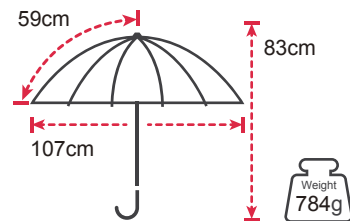

Windproof

Auto Open

Fiberglass Ribs

Aluminium Shaft

Reflective Fabric

Straight Honeycomb Print Reflective Umbrella

No.TU2079

Sample color

Product Features

Rib's Length	59cm
Umbrella diameter	107cm
Closed length	83cm
Number of panels	8
Weight	784g
Diameter shaft	14mm
Cover	Soft high-gloss printed reflective fabric
Handle	Silica gel
Rib's	Fiberglass
Shaft	Aluminum
Packing	20PCS/CTN 84.5 * 24 * 19CM, 17KG

Dimension

Custom Imprinting Position