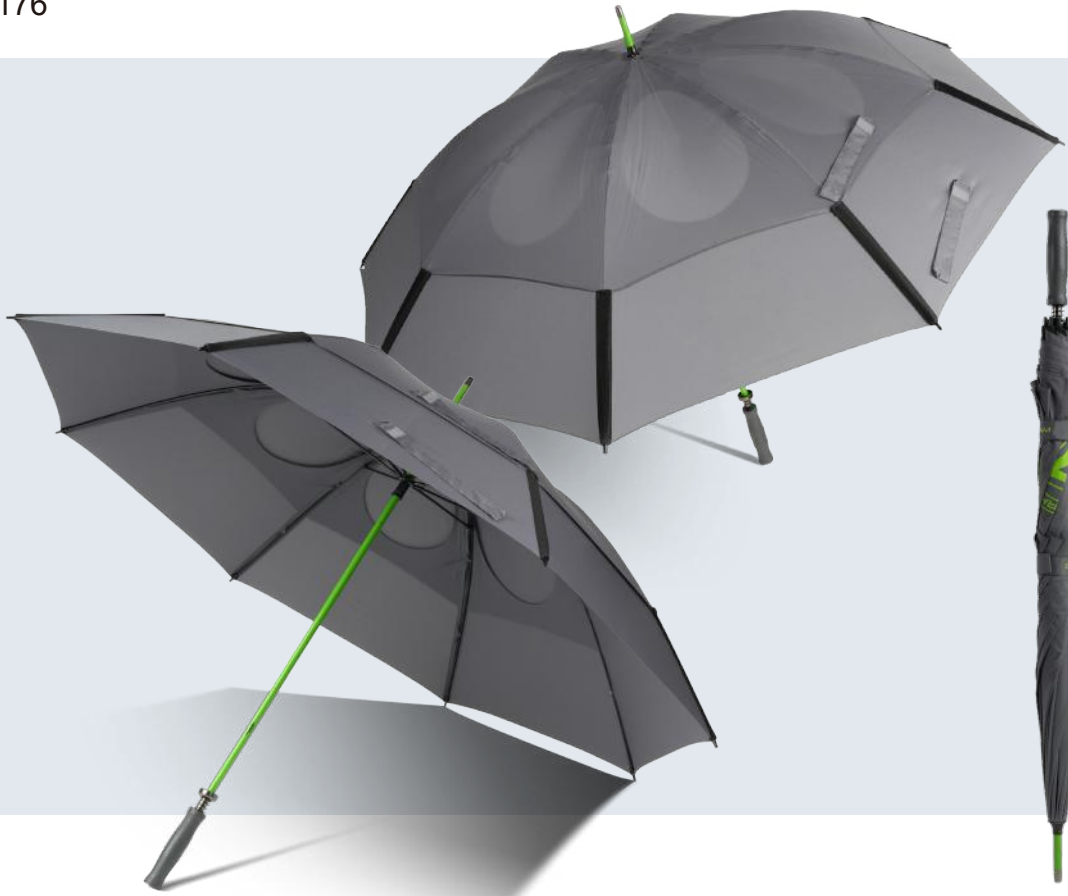

Product Features

Rib's Length	80cm
Umbrella diameter	143cm
Closed length	107cm
Number of panels	8
Weight	790g
Diameter shaft	14mm
Cover	190T Pongee
Handle	Plastic Handle
Rib's	Fiberglass
Shaft	Fiberglass
Packing	20 PCS/CTN 108 * 22 * 18CM, 17.3KG