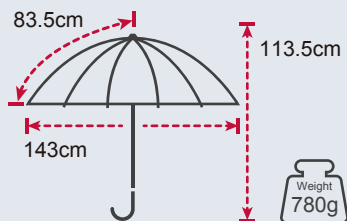

Double-Layer With Mesh Golf Umbrella

No. TU2171

Product Features

Rib's Length	83.5cm
Umbrella diameter	143cm
Closed length	113.5cm
Number of panels	8
Weight	780g
Diameter shaft	14mm
Cover	210T Pongee
Handle	Plastic Handle
Rib's	Fiberglass
Shaft	Aluminium
Packing	12 PCS/CTN 115 * 16 * 18CM, 9.5KG

Dimension

Custom Imprinting Position