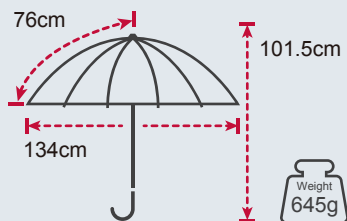

EVA Handle Auto Open Golf Umbrella

No. TU2172

Auto Open

Fiberglass Ribs & Shaft

Windproof

EVA Handle

Product Features

Rib's Length	76cm
Umbrella diameter	134cm
Closed length	101.5cm
Number of panels	8
Weight	645g
Diameter shaft	14mm
Cover	210T Pongee
Handle	EVA Handle
Rib's	Fiberglass
Shaft	Fiberglass
Packing	24 PCS/CTN 103 * 21 * 17CM, 17KG

Dimension

Custom Imprinting Position