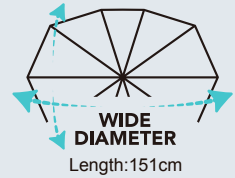

Scalable Shaft

Length:

Max:125cm

Minimum:110cm

Hanging towel plastic pipe

Product Features

Rib's Length	86m
Umbrella diameter	147cm
Closed length	110 cm
Number of panels	8
Weight	976g
Diameter shaft	14mm
Cover	190T Pongee

Handle	Silicone Rubber Handle
Rib's	Fiberglass
Shaft	Fiberglass
Packing	12 PCS/CTN 112 * 21 * 13CM, 13KG

Dimension

Custom Imprinting Position

Wide Diameter Double-Layer Golf Umbrella

No. TU2168

Auto Open

Fiberglass Ribs & Shaft

Windproof

Double Layers

UV Protection

Product Features

Rib's Length	86cm
Umbrella diameter	151cm
Closed length	112cm
Number of panels	8
Weight	856g
Diameter shaft	14mm
Cover	260T Pongee with Black PU coating
Handle	Plastic Handle
Rib's	Fiberglass
Shaft	Fiberglass
Packing	12 PCS/CTN 113 * 21 * 13CM, 11.5KG

Dimension

Custom Imprinting Position

Double-Layer With Mesh Golf Umbrella

No. TU2171

Product Features

Rib's Length	83.5cm
Umbrella diameter	143cm
Closed length	113.5cm
Number of panels	8
Weight	780g
Diameter shaft	14mm
Cover	210T Pongee
Handle	Plastic Handle
Rib's	Fiberglass
Shaft	Aluminium
Packing	12 PCS/CTN 115 * 16 * 18CM, 9.5KG