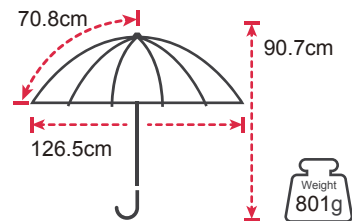

Straight Bone Cork Umbrella

No.TU2073

Sample color

Product Features

Rib's Length	70.8cm
Umbrella diameter	126.5cm
Closed length	90.7 cm
Number of panels	8
Weight	801g
Diameter shaft	14mm
Cover	Cork Cloth
Handle	Cork
Rib's	Fiberglass
Shaft	Aluminum
Packing	20PCS/CTN 92.5 * 29 * 25CM, 17.5KG

Dimension

Custom Imprinting Position