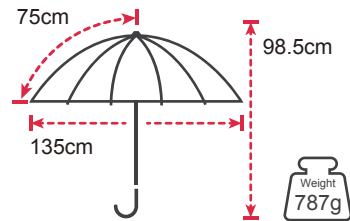

30" Auto Open Golf Umbrella

No.TU3046

exclusive auto open golf umbrella for two people and patient opener, high quality fiberglass ribs, with special round tips

Auto Open

Windproof

Fiberglass Ribs & Shaft

Width diameter

30 inch

Sample color

You can choose other colors in our color library or customize your color by

PANTONE®

Product Features

Rib's Length	75cm
Umbrella diameter	135cm
Closed length	98.5cm
Number of panels	8
Weight	787g
Diameter shaft	14mm
Cover	210T Pongee
Handle	Rubber handle
Rib's	Fiberglass
Shaft	Fiberglass
Packing	24PCS/CTN 100 * 21 * 18CM, 20KG

Dimension

Custom Imprinting Position