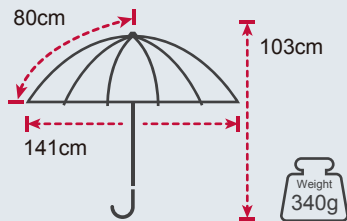

Dimension

Custom Imprinting Position

EVA Handle Carbon Golf Umbrella

No. TU2167

Product Features

Rib's Length	80cm
Umbrella diameter	141cm
Closed length	103cm
Number of panels	8
Weight	340g
Diameter shaft	14mm
Cover	190T Pongee
Handle	EVA Handle
Rib's	Carbon
Shaft	Carbon
Packing	24 PCS/CTN 104 * 21 * 13CM, 9.5KG

Dimension

Custom Imprinting Position

Fille Aluminium Handle UV Protection Umbrella

No. TU2165

Product Features

Rib's Length	76m
Umbrella diameter	136cm
Closed length	100cm
Number of panels	8
Weight	844g
Diameter shaft	14mm
Cover	210T Pongee with Black PU coating
Handle	Aluminium Handle
Rib's	Fiberglass
Shaft	Aluminium
Packing	12 PCS/CTN 101 * 16 * 18 CM, 12 KG