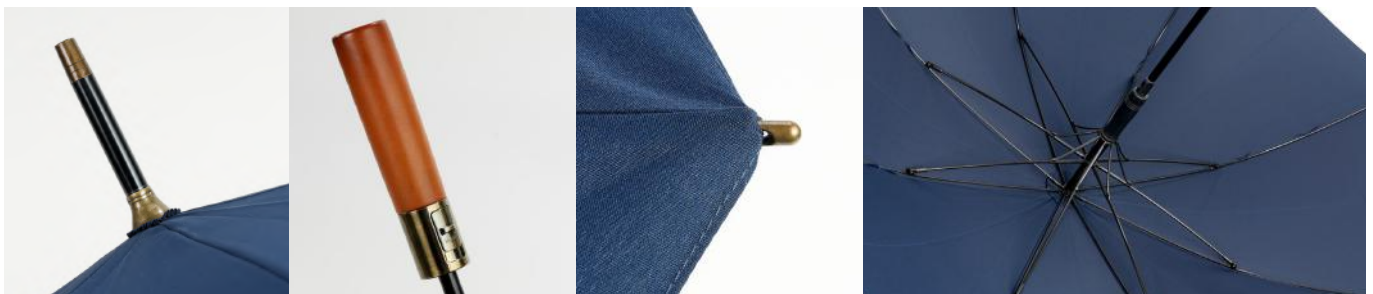

Dimension

Custom Imprinting Position

Auto Open Wood Handle Golf Umbrella

No. TU2175

Product Features

Rib's Length	71cm
Umbrella diameter	125cm
Closed length	94cm
Number of panels	8
Weight	592g
Diameter shaft	14mm
Cover	210T Pongee
Handle	Wood Handle
Rib's	Fiberglass
Shaft	Steel
Packing	12 PCS/CTN 95 * 26* 21 CM, 8.5 KG