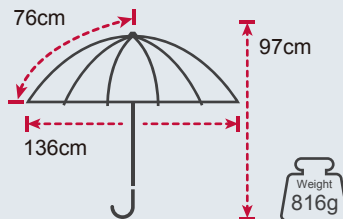

Detachable Double-Layer Golf Umbrella

No. TU2162

Auto Open

Steel Shaft

Fiberglass Ribs

Windproof

Double Layers

Product Features

Rib's Length	76cm
Umbrella diameter	136cm
Closed length	97cm
Number of panels	8
Weight	816g
Diameter shaft	14mm
Cover	190T Pongee
Handle	Rubber Handle
Rib's	Fiberglass
Shaft	Steel
Packing	12 PCS/CTN 98 * 26 * 21CM, 10.5KG

Dimension

Custom Imprinting Position