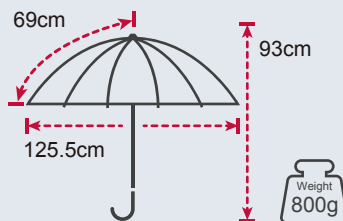

Laser Color Auto Open Golf Umbrella

No. TU2177

Auto Open

Fiberglass Ribs & Shaft

Windproof

Product Features

Rib's Length	69cm
Umbrella diameter	125.5cm
Closed length	93cm
Number of panels	8
Weight	800g
Diameter shaft	14mm
Cover	100D Pongee with Black PU coating
Handle	Plastic Handle
Rib's	Fiberglass
Shaft	Fiberglass
Packing	20 PCS/CTN 96 * 21.5 * 17.5CM, 17.5KG

Dimension

Custom Imprinting Position