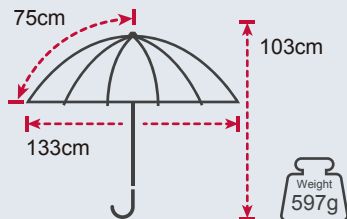

Wood Handle Golf Umbrella

No. TU2174

Wood Handle

Fiberglass Ribs & Shaft

Manual Open

Windproof

Product Features

Rib's Length	75cm
Umbrella diameter	125cm
Closed length	133cm
Number of panels	8
Weight	597g
Diameter shaft	14mm
Cover	210T Pongee
Handle	Wood Handle
Rib's	Fiberglass
Shaft	Fiberglass
Packing	24 PCS/CTN 104 * 21 * 13 CM, 16 KG

Dimension

Custom Imprinting Position