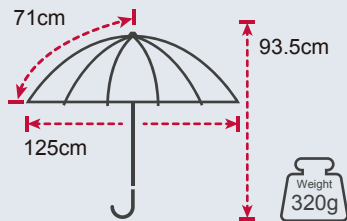

Dimension

Custom Imprinting Position

Auto Open Wood Handle Golf Umbrella

No. TU2175

Product Features

Rib's Length	71cm
Umbrella diameter	125cm
Closed length	94cm
Number of panels	8
Weight	592g
Diameter shaft	14mm
Cover	210T Pongee
Handle	Wood Handle
Rib's	Fiberglass
Shaft	Steel
Packing	12 PCS/CTN 95 * 26* 21 CM, 8.5 KG

Dimension

Custom Imprinting Position

Carbon Light Weight Golf Umbrella

No. TU2163

Product Features

Rib's Length	71m
Umbrella diameter	125cm
Closed length	93.5cm
Number of panels	8
Weight	320g
Diameter shaft	14mm
Cover	190T Pongee
Handle	ABS Handle
Rib's	Carbon
Shaft	Carbon
Packing	30 PCS/CTN 95 * 26 * 21CM, 11KG

Dimension

Custom Imprinting Position

EVA Handle Carbon Golf Umbrella

No. TU2167

Product Features

Rib's Length	80cm
Umbrella diameter	141cm
Closed length	103cm
Number of panels	8
Weight	340g
Diameter shaft	14mm
Cover	190T Pongee
Handle	EVA Handle
Rib's	Carbon
Shaft	Carbon
Packing	24 PCS/CTN 104 * 21 * 13CM, 9.5KG