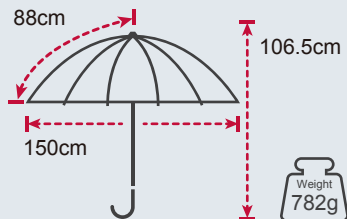

Double-Layer Golf Umbrella

No. TU2173

Manual Open

Aluminium Shaft

Fiberglass Ribs

Double Layers

Windproof

Product Features

Rib's Length	88cm
Umbrella diameter	150cm
Closed length	106.5cm
Number of panels	8
Weight	782g
Diameter shaft	14mm
Cover	210T Pongee with Black PU coating
Handle	Plastic Handle
Rib's	Fiberglass
Shaft	Aluminium
Packing	12 PCS/CTN 107 * 16 * 18CM, 11KG

Dimension

Custom Imprinting Position