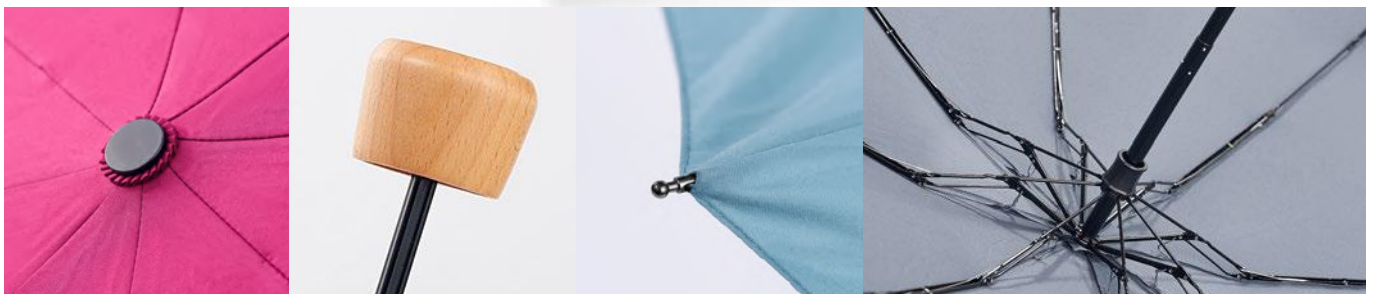

Dimension

Custom Imprinting Position

Classic wooden handle oversized color-block folding umbrella

No. TU2135

Sample color

210T Pongee

Product Features

Rib's Length	57cm
Umbrella diameter	105cm
Closed length	21cm
Number of panels	8
Weight	310g
Frame	5-Folding
Cover	210T Pongee
Handle	Wood handle
Rib's	Aluminum with Fiberglass
Shaft	Aluminum
Packing	36 PCS/CTN 32 * 31 * 28 CM, 12 KG