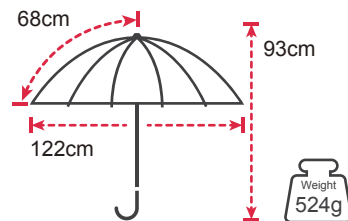

Windproof

Fiberglass Ribs & Shaft

Auto Open

Semi-automatic Business Straight Umbrella

No.TU2022

Sample color

C01
Navy Blue

You can choose other colors in our color library or customize your color by

PANTONE®

Product Features

Rib's Length	68cm
Umbrella diameter	122cm
Closed length	93cm
Number of panels	8
Weight	524g
Diameter shaft	12mm
Cover	190T Pongee
Handle	Plastic Handle
Rib's	Fiberglass
Shaft	Fiberglass
Packing	12PCS/CTN 95 * 20 * 15CM, 7.5KG

Dimension

Custom Imprinting Position