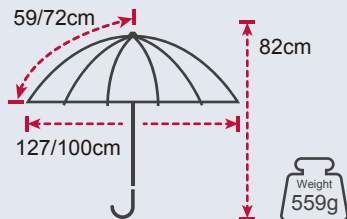

Auto Open Double Umbrella

No. TU2037

Auto Open

Steel Shaft

Fiberglass Ribs

Windproof

Double Layers

Product Features

Rib's Length	59/72cm
Umbrella diameter	127/100cm
Closed length	90cm
Number of panels	8
Weight	559g
Diameter shaft	14mm
Cover	190T Pongee
Handle	Plastic Handle
Rib's	Fiberglass
Shaft	Steel
Packing	24 PCS/CTN 83 * 24 * 17CM, 15KG

Dimension

Custom Imprinting Position