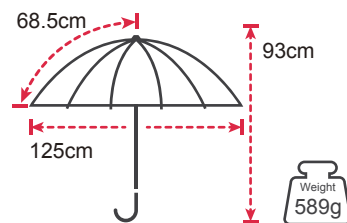

Economical

Windproof

EVA Handle

Fiberglass Ribs & Shaft

Auto Open

27" Auto Open Golf Umbrella

No.TU3049

Sample color

C04
Yellow

Product Features

Rib's Length	68.5cm
Umbrella diameter	125cm
Closed length	93cm
Number of panels	8
Weight	589g
Diameter shaft	14mm
Cover	190T Pongee
Handle	EVA handle
Rib's	Fiberglass
Shaft	Fiberglass
Packing	24PCS/CTN 94 * 21 * 17CM, 14.1KG

Dimension

Custom Imprinting Position

You can choose other colors in our color library or customize your color by

PANTONE®