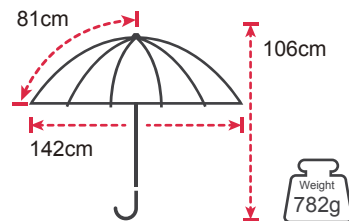

Windproof

EVA Handle

Fiberglass Ribs & Shaft

Auto Open

Auto Open Golf Umbrella - Square Button

No.TU3059

Sample color

You can choose other colors in our color library or customize your color by

PANTONE®

Product Features

Rib's Length	81cm
Umbrella diameter	142cm
Closed length	106cm
Number of panels	8
Weight	782g
Diameter shaft	14mm
Cover	190T Pongee
Handle	EVA handle
Rib's	Fiberglass
Shaft	Fiberglass
Packing	24PCS/CTN 107 * 21 * 17CM, 20KG

Dimension

Custom Imprinting Position