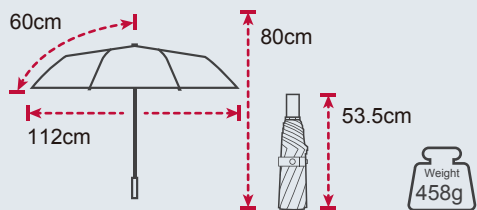

2 Folding Reverse Auto Open Umbrella No. TU2121

Product Features

Rib's Length	60cm
Umbrella diameter	112cm
Closed length	53.5cm
Number of panels	8
Weight	458g
Frame	2-Folding(Reverse)
Cover	260T Pongee
Handle	Plastic
Rib's	Fiberglass+Carbon fiber
Shaft	Aluminum
Packing	24 PCS/CTN 56 * 25* 18 CM, 12.5 KG

Dimension

Custom Imprinting Position