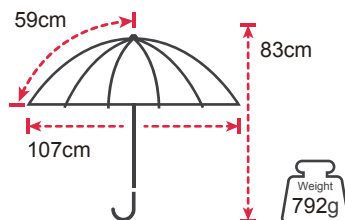

Windproof

Auto Open

Fiberglass Ribs & Shaft

Straight Highlight Print Reflective Umbrella

No.TU2078

Copyright: This pattern is just for reference

Anti-Slip End Cap

Reflector Effect

Sample color

Soft high-gloss printed reflective fabric

Product Features

Rib's Length	59cm
Umbrella diameter	107cm
Closed length	83cm
Number of panels	8
Weight	792g
Diameter shaft	14mm
Cover	Soft high-gloss printed reflective fabric
Handle	Silica gel
Rib's	Fiberglass
Shaft	Fiberglass
Packing	20PCS/CTN 84.5 * 24 * 19CM, 17.5KG

Dimension

Custom Imprinting Position