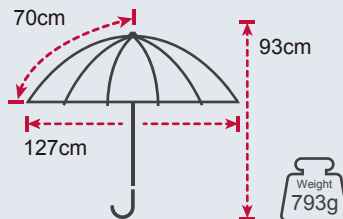

Reflective Stripe Double-Layer Golf Umbrella

No. TU2178

Auto Open

Reflective Fabric

Windproof

Fiberglass
Ribs & Shaft

Product Features

Rib's Length	70m
Umbrella diameter	127cm
Closed length	93cm
Number of panels	8
Weight	793g
Diameter shaft	14mm
Cover	210T Pongee
Handle	ABS Handle
Rib's	Fiberglass
Shaft	Fiberglass
Packing	20 PCS/CTN 94 * 22* 18CM, 17.4KG

Dimension

Custom Imprinting Position