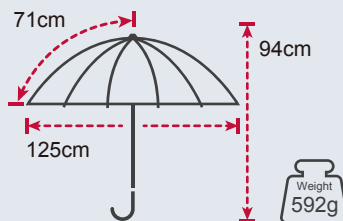

Product Features

Rib's Length	75cm
Umbrella diameter	125cm
Closed length	133cm
Number of panels	8
Weight	597g
Diameter shaft	14mm
Cover	210T Pongee
Handle	Wood Handle
Rib's	Fiberglass
Shaft	Fiberglass
Packing	24 PCS/CTN 104 * 21 * 13 CM, 16 KG

Dimension

Custom Imprinting Position

Auto Open Wood Handle Golf Umbrella

No. TU2175

Product Features

Rib's Length	71cm
Umbrella diameter	125cm
Closed length	94cm
Number of panels	8
Weight	592g
Diameter shaft	14mm
Cover	210T Pongee
Handle	Wood Handle
Rib's	Fiberglass
Shaft	Steel
Packing	12 PCS/CTN 95 * 26* 21 CM, 8.5 KG

Dimension

Custom Imprinting Position

Carbon Light Weight Golf Umbrella

No. TU2163

Product Features

Rib's Length	71m
Umbrella diameter	125cm
Closed length	93.5cm
Number of panels	8
Weight	320g
Diameter shaft	14mm
Cover	190T Pongee
Handle	ABS Handle
Rib's	Carbon
Shaft	Carbon
Packing	30 PCS/CTN 95 * 26 * 21CM, 11KG