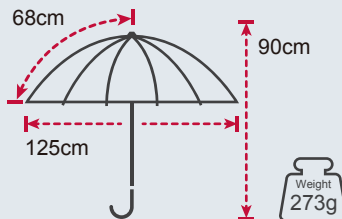

Dimension

Custom Imprinting Position

Carbon Light Weight Golf Umbrella

No. TU2101-A

Product Features

Rib's Length	68cm
Umbrella diameter	125cm
Closed length	90cm
Number of panels	8
Weight	273g
Diameter shaft	14mm
Cover	255T Ultra-Light Fabric
Handle	Plastic Handle
Rib's	Carbon
Shaft	Carbon
Packing	12 PCS/CTN 92.5 * 30.5 * 14.5CM, 4.8KG

Dimension

Custom Imprinting Position

Carbon Light Weight Golf Umbrella

No. TU2101-B

Product Features

Rib's Length	68cm
Umbrella diameter	125cm
Closed length	90cm
Number of panels	8
Weight	301g
Diameter shaft	14mm
Cover	190T Eco-Friendly Fabric
Handle	Plastic Handle
Rib's	Carbon / Fiberglass
Shaft	Aluminum
Packing	12 PCS/CTN 92.5 * 30.5 * 14.5CM, 5.1KG