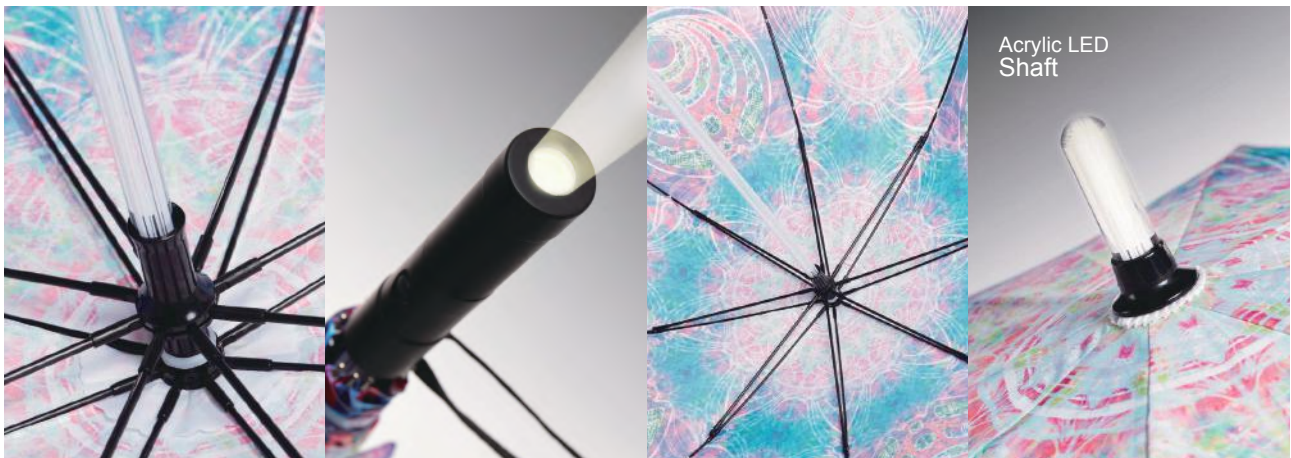

Copyright: This pattern is just for reference