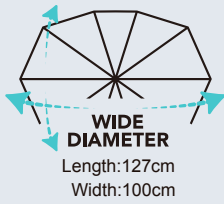

Dimension

Custom Imprinting Position

Carbon Light Weight Golf Umbrella

No. TU2101-B

Product Features

Rib's Length	68cm
Umbrella diameter	125cm
Closed length	90cm
Number of panels	8
Weight	301g
Diameter shaft	14mm
Cover	190T Eco-Friendly Fabric
Handle	Plastic Handle
Rib's	Carbon / Fiberglass
Shaft	Aluminum
Packing	12 PCS/CTN 92.5 * 30.5 * 14.5CM, 5.1KG

Product Features

Rib's Length	70m
Umbrella diameter	127cm
Closed length	93cm
Number of panels	8
Weight	793g
Diameter shaft	14mm
Cover	210T Pongee
Handle	ABS Handle
Rib's	Fiberglass
Shaft	Fiberglass
Packing	20 PCS/CTN 94 * 22* 18CM, 17.4KG

Double Layers

Product Features

Rib's Length	59/72cm
Umbrella diameter	127/100cm
Closed length	90cm
Number of panels	8
Weight	559g
Diameter shaft	14mm
Cover	190T Pongee
Handle	Plastic Handle
Rib's	Fiberglass
Shaft	Steel
Packing	24 PCS/CTN 83 * 24 * 17CM, 15KG