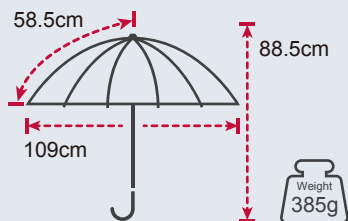

Rounded Umbrella

No. TU2118

Manual Open

Aluminium Shaft

Fiberglass Ribs

Safety Runners

Windproof

Product Features

Rib's Length	58.5cm
Umbrella diameter	109cm
Closed length	88.5cm
Number of panels	6
Weight	385g
Diameter shaft	10mm
Cover	100% Polyester with 210T FM Cloth
Handle	ABS Handle
Rib's	Fiberglass
Shaft	Steel
Packing	36 PCS/CTN 83 * 30 * 28 CM, 14.8KG

Dimension

Custom Imprinting Position