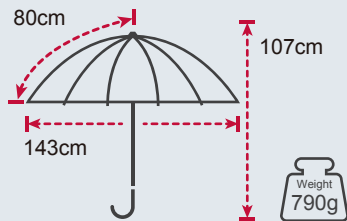

Double-Layer Golf Umbrella

No. TU2176

Manual Open

Fiberglass Ribs & Shaft

Double Layers

Windproof

Product Features

Rib's Length	80cm
Umbrella diameter	143cm
Closed length	107cm
Number of panels	8
Weight	790g
Diameter shaft	14mm
Cover	190T Pongee
Handle	Plastic Handle
Rib's	Fiberglass
Shaft	Fiberglass
Packing	20 PCS/CTN 108 * 22 * 18CM, 17.3KG

Dimension

Custom Imprinting Position