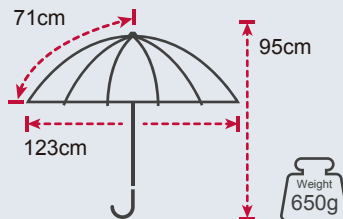

Double-Layer Golf Umbrella

No. TU2170

Manual Open

Fiberglass Ribs & Shaft

Windproof

Double Layers

Product Features

Rib's Length	71cm
Umbrella diameter	123cm
Closed length	98cm
Number of panels	8
Weight	650g
Diameter shaft	14mm
Cover	210T Pongee
Handle	Rubber Handle
Rib's	Fiberglass
Shaft	Fiberglass
Packing	12 PCS/CTN 96 * 26 * 21CM, 9.5KG

Dimension

Custom Imprinting Position