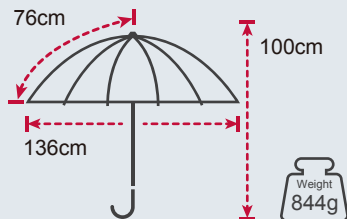

Fille Aluminium Handle UV Protection Umbrella

No. TU2165

Product Features

Rib's Length	76m
Umbrella diameter	136cm
Closed length	100cm
Number of panels	8
Weight	844g
Diameter shaft	14mm
Cover	210T Pongee with Black PU coating
Handle	Aluminium Handle
Rib's	Fiberglass
Shaft	Aluminium
Packing	12 PCS/CTN 101 * 16 * 18 CM, 12 KG

Dimension

Custom Imprinting Position