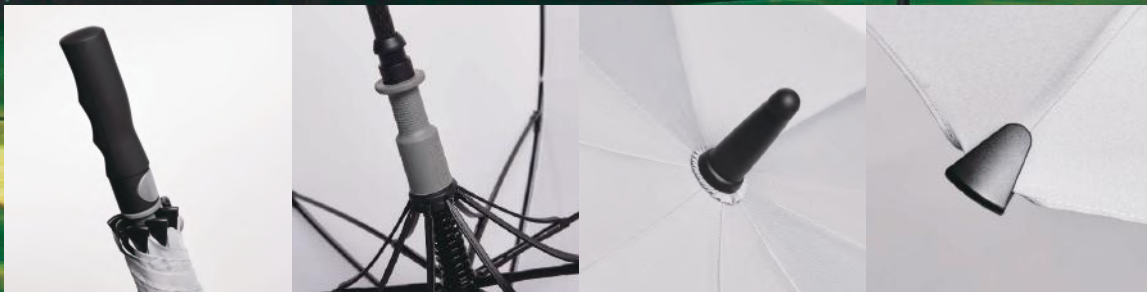

Auto Open

Windproof

Fiberglass Ribs & Shaft

Width diameter

30 inch

Sample color

You can choose other colors in our color library or customize your color by

PANTONE®