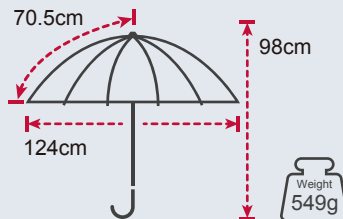

Auto Open Golf Umbrella

No. TU2169

Auto Open

Fiberglass Ribs & Shaft

Windproof

Product Features

Rib's Length	70.5cm
Umbrella diameter	124cm
Closed length	98cm
Number of panels	8
Weight	549g
Diameter shaft	14mm
Cover	210T Pongee
Handle	Plastic Handle
Rib's	Fiberglass
Shaft	Fiberglass
Packing	12 PCS/CTN 100 * 20 * 15CM, 8KG

Dimension

Custom Imprinting Position