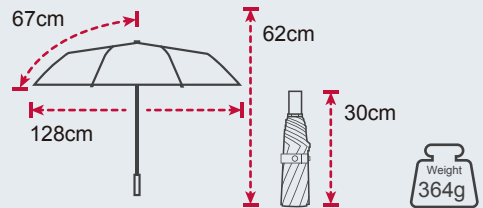

Windproof

Product Features

Rib's Length	58.5cm
Umbrella diameter	109cm
Closed length	88.5cm
Number of panels	6
Weight	385g
Diameter shaft	10mm
Cover	100% Polyester with 210T FM Cloth
Handle	ABS Handle
Rib's	Fiberglass
Shaft	Steel
Packing	36 PCS/CTN 83 * 30 * 28 CM, 14.8KG

Sample color

210T Pongee

Product Features

Rib's Length	67cm
Umbrella diameter	128cm
Closed length	30cm
Number of panels	10
Weight	364g
Frame	3-Folding
Cover	210T Pongee
Handle	Plastic
Rib's	Aluminum with Fiberglass
Shaft	Aluminum
Packing	32PCS/CTN 32 * 31 * 29 CM, 13.4 KG

Dimension

Custom Imprinting Position

Classic wooden handle oversized color-block folding umbrella

No. TU2135

Sample color

210T Pongee

Product Features

Rib's Length	57cm
Umbrella diameter	105cm
Closed length	21cm
Number of panels	8
Weight	310g
Frame	5-Folding
Cover	210T Pongee
Handle	Wood handle
Rib's	Aluminum with Fiberglass
Shaft	Aluminum
Packing	36 PCS/CTN 32 * 31 * 28 CM, 12 KG