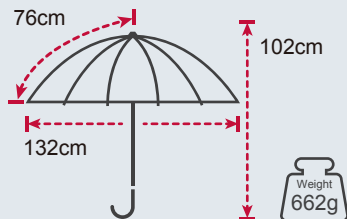

Checkered Pattern Auto Golf Umbrella

No. TU2164

Auto Open

EVA Handle

Windproof

Fiberglass
Ribs & Shaft

Product Features

Rib's Length	76m
Umbrella diameter	132cm
Closed length	102cm
Number of panels	8
Weight	662g
Diameter shaft	14mm
Cover	190T Pongee
Handle	EVA Handle
Rib's	Fiberglass
Shaft	Fiberglass
Packing	24 PCS/CTN 103 * 21 * 17CM, 17KG

Dimension

Custom Imprinting Position