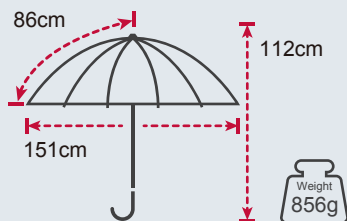

Windproof

Double Layers

UV Protection

Product Features

Rib's Length	86cm
Umbrella diameter	151cm
Closed length	112cm
Number of panels	8
Weight	856g
Diameter shaft	14mm
Cover	260T Pongee with Black PU coating
Handle	Plastic Handle
Rib's	Fiberglass
Shaft	Fiberglass
Packing	12 PCS/CTN 113 * 21 * 13CM, 11.5KG

Dimension

Custom Imprinting Position

Double-Layer With Mesh Golf Umbrella

No. TU2171

Product Features

Rib's Length	83.5cm
Umbrella diameter	143cm
Closed length	113.5cm
Number of panels	8
Weight	780g
Diameter shaft	14mm
Cover	210T Pongee
Handle	Plastic Handle
Rib's	Fiberglass
Shaft	Aluminium
Packing	12 PCS/CTN 115 * 16 * 18CM, 9.5KG