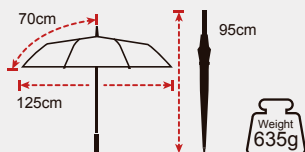

Auto Open

Specification	TU105	TU105X
Rib Length	59cm	63.5cm
Canopy Diameter	105cm	118cm
Closed Length	87cm	92cm
Number of Panels	8	8
Weight	425g	595g
Shaft Diameter	14mm	
Canopy	210T Pongee	
Handle	Plastic	
Ribs	Fiberglass+Aluminum	
Shaft	Aluminum	
Packaging	24PCS/CTN 91*30*24CM, 11.2KG	24PCS/CTN 96*33*24CM, 15.28KG

23/25 inch
TU105 TU105X

Weight
425/595g

MAX+

WINDPROOF
STRONG

Basic
Single-Layer

Plus+
Double-Layer

AO Stick Umbrella
No.TU104

-  Windproof
-  Waterproof
-  Auto Open

Specification

Rib Length	70cm
Canopy Diameter	120cm
Closed Length	95cm
Number of Panels	8
Weight	635g
Shaft Diameter	14mm
Canopy	210T Pongee
Handle	EVA
Ribs	Fiberglass
Shaft	Fiberglass
Packaging	12PCS/CTN, 95×22×15CM, 8.62KG

AO Double-Layers Stick Umbrella No. TU104

-  Double Layers
-  Waterproof
-  Auto Open

Specification

Rib Length	70cm
Canopy Diameter	120cm
Closed Length	95cm
Number of Panels	8
Weight	765g
Shaft Diameter	14mm
Canopy	210T Pongee
Handle	EVA
Ribs	Fiberglass
Shaft	Fiberglass
Packaging	12PCS/CTN, 95×24×16.5CM, 10.18KG