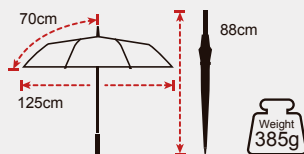

Windproof

Waterproof

Specification

Rib Length	70cm
Canopy Diameter	125cm
Closed Length	88cm
Number of Panels	8
Weight	385g
Shaft Diameter	14mm
Canopy	210T Pongee
Handle	Plastic
Ribs	Fiberglass
Shaft	Aluminum
Packaging	36PCS/CTN, 88×33×21CM, 14.86KG