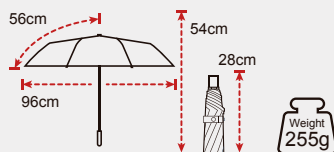

UPF 50+

Specification

Rib Length	56cm
Canopy Diameter	96cm
Closed Length	28cm
Number of Panels	8
Weight	255g
Type	3-Fold
Canopy	210T Pongee+Black PU Coating
Handle	Plastic
Ribs	Fiberglass+Aluminum
Shaft	Aluminum
Packaging	36PCS/CTN, 36×28×21CM, 10.18KG