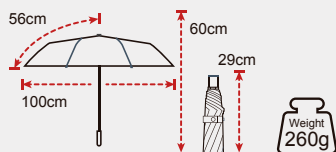

Specification

Rib Length	56cm
Canopy Diameter	100cm
Closed Length	29cm
Number of Panels	8
Weight	260g
Type	3-Fold
Canopy	210T Pongee
Handle	Wood
Ribs	Fiberglass+Aluminum
Shaft	Aluminum
Packaging	36PCS/CTN, 39×29×24CM, 10.36KG