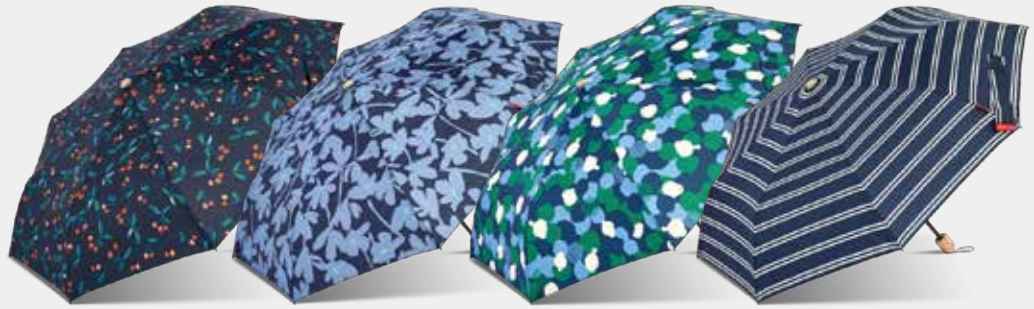

Windproof

Waterproof

Specification

Rib Length	70cm
Canopy Diameter	125cm
Closed Length	88cm
Number of Panels	8
Weight	385g
Shaft Diameter	14mm
Canopy	210T Pongee
Handle	Plastic
Ribs	Fiberglass
Shaft	Aluminum
Packaging	36PCS/CTN, 88×33×21CM, 14.86KG