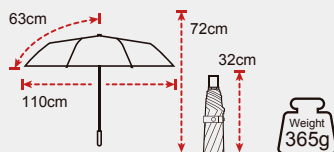

● C00 Black

MO Light Weight 3-Fold Umbrella No.TU312

Light Weight

UV Protection

UPF 50+

Specification

Rib Length	63cm
Canopy Diameter	110cm
Closed Length	32cm
Number of Panels	8
Weight	365g
Type	3-Fold
Canopy	210T Pongee+Black PU Coating
Handle	Plastic
Ribs	Fiberglass+Aluminum
Shaft	Aluminum
Packaging	24PCS/CTN, 39×32×18CM, 9.76KG