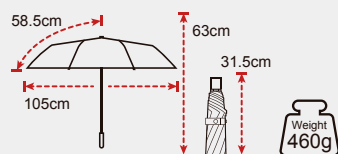

Sun & Rain

Wood Handle

Specification

Rib Length	56cm
Canopy Diameter	100cm
Closed Length	29cm
Number of Panels	8
Weight	330g
Type	3-Fold
Canopy	210T Pongee
Handle	Wood
Ribs	Fiberglass+Aluminum
Shaft	Aluminum
Packaging	36PCS/CTN, 42×33×29CM, 12.88KG

Topumbrella®

DDO
WATER

EXPEDITION

AOC Double-Layer 3-Fold Umbrella
No.TU304

- Double Layers
- Sun & Rain
- Auto Open & Close

Specification

Rib Length	58.5cm
Canopy Diameter	105cm
Closed Length	31.5cm
Number of Panels	8
Weight	460g
Type	3-Fold
Canopy	210T Pongee
Handle	Plastic
Ribs	Fiberglass+Aluminum
Shaft	Aluminum
Packaging	24PCS/CTN, 42×32×20CM, 12.04KG