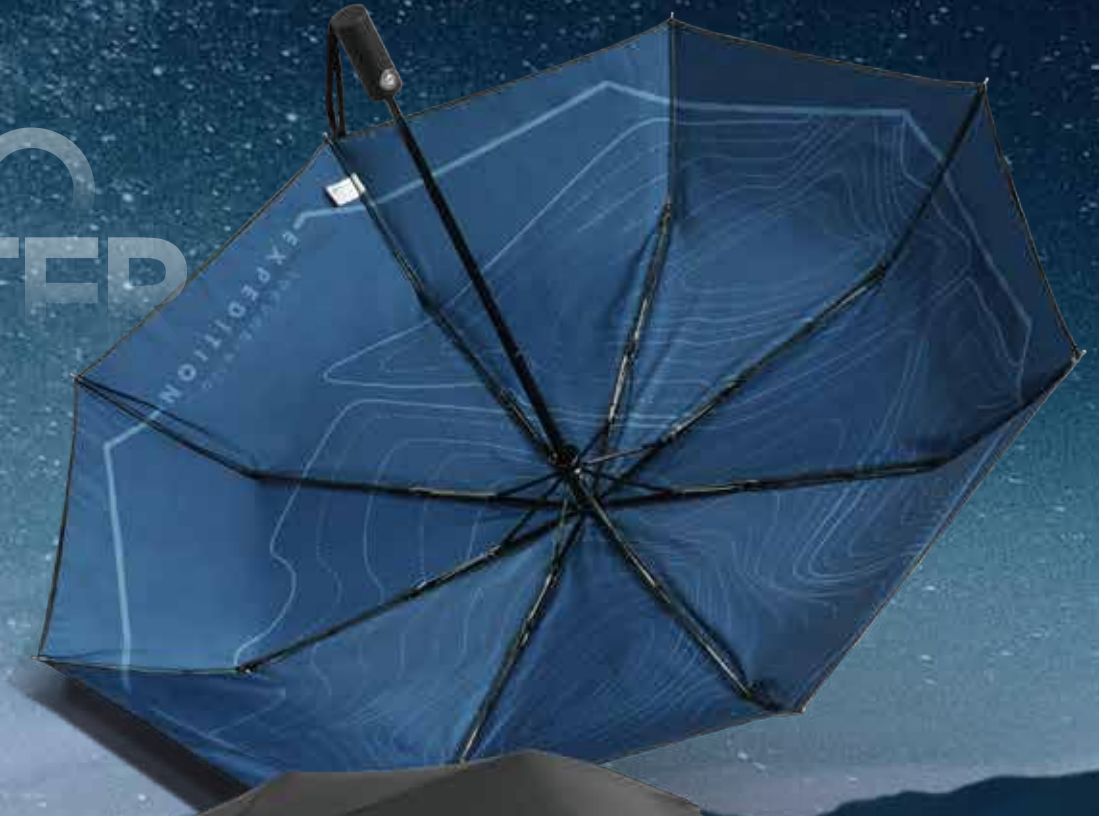

Topumbrella®

DDO
WATER

EXPEDITION

AOC Double-Layer 3-Fold Umbrella
No.TU304

- Double Layers
- Sun & Rain
- Auto Open & Close

Specification

Rib Length	58.5cm
Canopy Diameter	105cm
Closed Length	31.5cm
Number of Panels	8
Weight	460g
Type	3-Fold
Canopy	210T Pongee
Handle	Plastic
Ribs	Fiberglass+Aluminum
Shaft	Aluminum
Packaging	24PCS/CTN, 42×32×20CM, 12.04KG