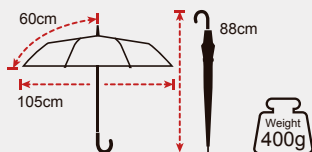

Rib Length	56cm
Canopy Diameter	100cm
Closed Length	29cm
Number of Panels	8
Weight	260g
Type	3-Fold
Canopy	210T Pongee
Handle	Wood
Ribs	Fiberglass+Aluminum
Shaft	Aluminum
Packaging	36PCS/CTN, 39×29×24CM, 10.36KG

Rib Length	60cm
Canopy Diameter	105cm
Closed Length	88cm
Number of Panels	8
Weight	400g
Shaft Diameter	14mm
Canopy	210T Pongee
Handle	Wood
Ribs	Fiberglass+Aluminum
Shaft	Wood
Packaging	24PCS/CTN, 92×27×26CM, 10.6KG