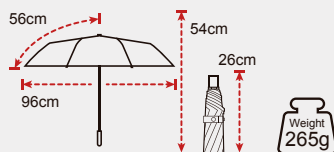

Light Weight

UV Protection

Auto Open & Close

UPF 50+

Specification

Rib Length	56cm
Canopy Diameter	96cm
Closed Length	26cm
Number of Panels	7
Weight	265g
Type	3-Fold
Canopy	210T Pongee+Black PU Coating
Handle	Plastic
Ribs	Fiberglass+Aluminum
Shaft	Aluminum
Packaging	36PCS/CTN, 30×26×21CM, 10.54KG