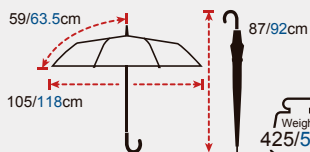

Rib Length	60cm
Canopy Diameter	105cm
Closed Length	88cm
Number of Panels	8
Weight	400g
Shaft Diameter	14mm
Canopy	210T Pongee
Handle	Wood
Ribs	Fiberglass+Aluminum
Shaft	Wood
Packaging	24PCS/CTN, 92×27×26CM, 10.6KG

23/25^{inch}
Two sizes available

● C00 Black ● C01 Navy Blue ● C35 Turkish Sea ● C12 Sapphire

● C21 Mugwort Green ● C04 Yellow ● C05 Oranger ● C08 Purple

AO Stick Umbrella
No.TU105/105X

Windproof

Waterproof

Auto Open

Specification	TU105	TU105X
Rib Length	59cm	63.5cm
Canopy Diameter	105cm	118cm
Closed Length	87cm	92cm
Number of Panels	8	8
Weight	425g	595g
Shaft Diameter	14mm	
Canopy	210T Pongee	
Handle	Plastic	
Ribs	Fiberglass+Aluminum	
Shaft	Aluminum	
Packaging	24PCS/CTN 91*30*24CM, 11.2KG	24PCS/CTN 96*33*24CM, 15.28KG