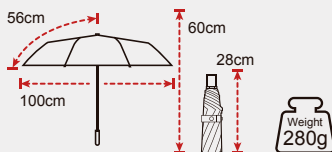

Light Weight

Windproof

Waterproof

Umbrella Fabric
PFAS Assesed

Specification

Rib Length	56cm
Canopy Diameter	100cm
Closed Length	28cm
Number of Panels	8
Weight	280g
Type	3-Fold
Canopy	210T Pongee
Handle	Plastic
Ribs	Fiberglass+Aluminum
Shaft	Aluminum
Packaging	36PCS/CTN, 36×28×24CM, 11.08KG

MO Light Weight 3-Fold Umbrella
No.TU306A

Light Weight

UV Protection

UPF 50+

Specification

Rib Length	56cm
Canopy Diameter	96cm
Closed Length	28cm
Number of Panels	8
Weight	255g
Type	3-Fold
Canopy	210T Pongee+Black PU Coating
Handle	Plastic
Ribs	Fiberglass+Aluminum
Shaft	Aluminum
Packaging	36PCS/CTN, 30×28×21CM, 10.18KG