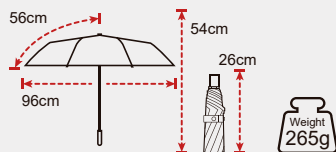

Light Weight

Windproof

Waterproof

Umbrella Fabric
PFAS Assesed

Specification

Rib Length	56cm
Canopy Diameter	100cm
Closed Length	28cm
Number of Panels	8
Weight	280g
Type	3-Fold
Canopy	210T Pongee
Handle	Plastic
Ribs	Fiberglass+Aluminum
Shaft	Aluminum
Packaging	36PCS/CTN, 36×28×24CM, 11.08KG

MO Light Weight 3-Fold Umbrella
No.TU306A

Light Weight

UV Protection

UPF 50+

Specification

Rib Length	56cm
Canopy Diameter	96cm
Closed Length	28cm
Number of Panels	8
Weight	255g
Type	3-Fold
Canopy	210T Pongee+Black PU Coating
Handle	Plastic
Ribs	Fiberglass+Aluminum
Shaft	Aluminum
Packaging	36PCS/CTN, 30×28×21CM, 10.18KG

● Sapphire

AOC Light Weight 3-Fold Umbrella
No.TU307A

Light Weight

UV Protection

Auto Open & Close

UPF 50+

Specification

Rib Length	56cm
Canopy Diameter	96cm
Closed Length	26cm
Number of Panels	8
Weight	265g
Type	3-Fold
Canopy	210T Pongee+Black PU Coating
Handle	Plastic
Ribs	Fiberglass+Aluminum
Shaft	Aluminum
Packaging	36PCS/CTN, 26×21×21CM, 10.54KG