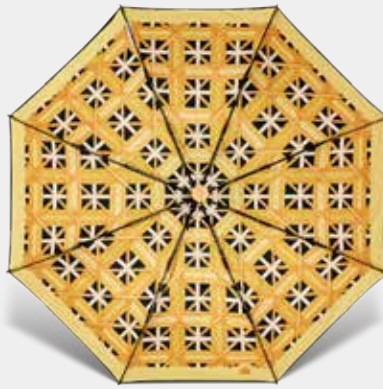

竹编 BAMBOO WEAVING

● Purple

● Dark Green

● Cyan Blue

● Wheat Yellow

● Orange

MO Double-Layer 3-Fold Umbrella No.TU301

Double Layers

Sun & Rain

Wood Handle

Specification

Rib Length	56cm
Canopy Diameter	100cm
Closed Length	29cm
Number of Panels	8
Weight	330g
Type	3-Fold
Canopy	210T Pongee
Handle	Wood
Ribs	Fiberglass+Aluminum
Shaft	Aluminum
Packaging	36PCS/CTN, 42×33×29CM, 12.88KG