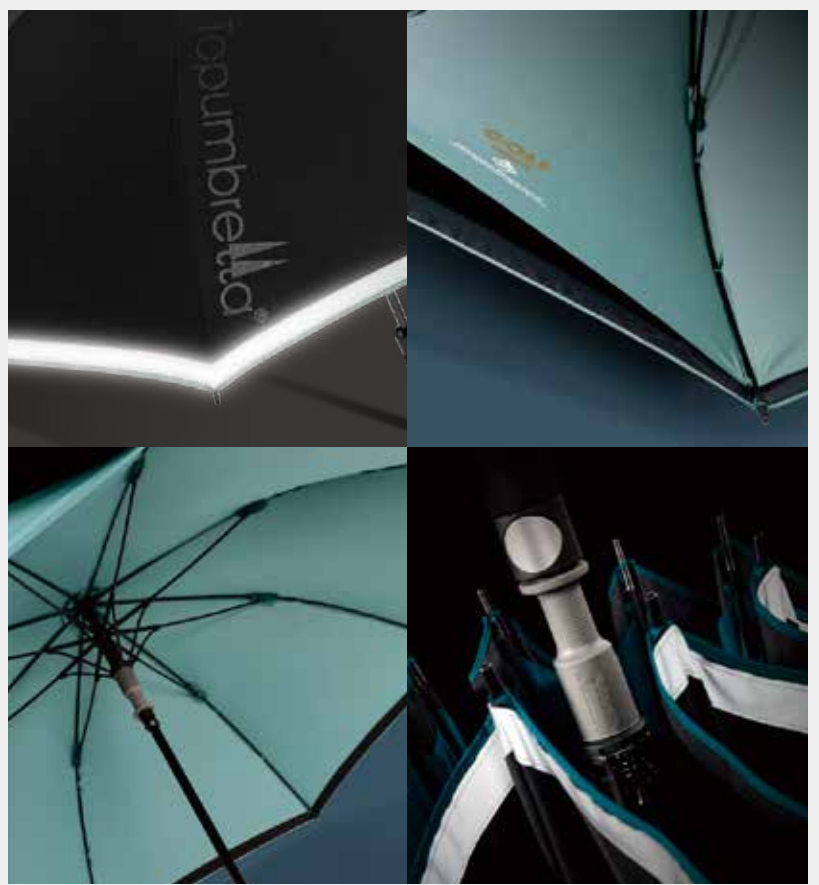

Specification

Rib Length	70cm
Canopy Diameter	120cm
Closed Length	95cm
Number of Panels	8
Weight	635g
Shaft Diameter	14mm
Canopy	210T Pongee
Handle	EVA
Ribs	Fiberglass
Shaft	Fiberglass
Packaging	12PCS/CTN, 95×22×15CM, 8.62KG

AO Double-Layers Stick Umbrella No. TU104

-  Double Layers
-  Waterproof
-  Auto Open

Specification

Rib Length	70cm
Canopy Diameter	120cm
Closed Length	95cm
Number of Panels	8
Weight	765g
Shaft Diameter	14mm
Canopy	210T Pongee
Handle	EVA
Ribs	Fiberglass
Shaft	Fiberglass
Packaging	12PCS/CTN, 95×24×16.5CM, 10.18KG