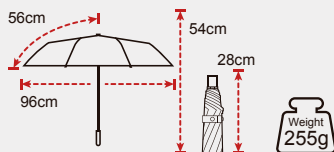

Light Weight

Windproof

Waterproof

Umbrella Fabric
PFAS Assesed

Specification

Rib Length	56cm
Canopy Diameter	100cm
Closed Length	28cm
Number of Panels	8
Weight	280g
Type	3-Fold
Canopy	210T Pongee
Handle	Plastic
Ribs	Fiberglass+Aluminum
Shaft	Aluminum
Packaging	36PCS/CTN, 36×28×24CM, 11.08KG

MO Light Weight 3-Fold Umbrella
No.TU306A

Light Weight

UV Protection

UPF 50+

Specification

Rib Length	56cm
Canopy Diameter	96cm
Closed Length	28cm
Number of Panels	8
Weight	255g
Type	3-Fold
Canopy	210T Pongee+Black PU Coating
Handle	Plastic
Ribs	Fiberglass+Aluminum
Shaft	Aluminum
Packaging	36PCS/CTN, 30×28×21CM, 10.18KG