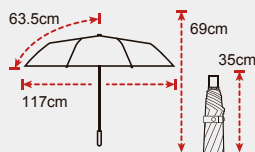

AOC 3-Fold Umbrella
No.TU305

Windproof

Waterproof

Auto Open & Close

Umbrella Fabric
PFAS Assesed

Specification

Rib Length	63.5cm
Canopy Diameter	117cm
Closed Length	35cm
Number of Panels	8
Weight	515g
Type	3-Fold
Canopy	210T Pongee
Handle	Plastic
Ribs	Fiberglass+Aluminum
Shaft	Aluminum
Packaging	24PCS/CTN,39×35×20CM, 13.36KG

10
RIBS