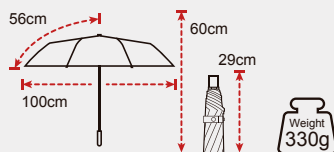

UPF 50+

Specification

Rib Length	56cm
Canopy Diameter	96cm
Closed Length	28cm
Number of Panels	8
Weight	255g
Type	3-Fold
Canopy	210T Pongee+Black PU Coating
Handle	Plastic
Ribs	Fiberglass+Aluminum
Shaft	Aluminum
Packaging	36PCS/CTN, 36×28×21CM, 10.18KG

Sun & Rain

Wood Handle

Specification

Rib Length	56cm
Canopy Diameter	100cm
Closed Length	29cm
Number of Panels	8
Weight	330g
Type	3-Fold
Canopy	210T Pongee
Handle	Wood
Ribs	Fiberglass+Aluminum
Shaft	Aluminum
Packaging	36PCS/CTN, 42×33×29CM, 12.88KG