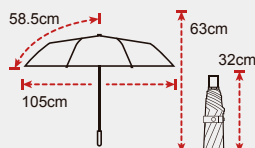

Rib Length	58.5cm
Canopy Diameter	105cm
Closed Length	32cm
Number of Panels	8
Weight	395g
Type	3-Fold
Canopy	210T Pongee
Handle	Plastic
Ribs	Fiberglass+Aluminum
Shaft	Aluminum
Packaging	24PCS/CTN, 39×32×16CM, 10.48KG