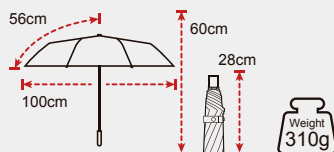

MO 3-Fold Umbrella
No.TU301

Light Weight

UV Protection

Wood Handle

UPF 50+

Specification

Rib Length	56cm
Canopy Diameter	100cm
Closed Length	28cm
Number of Panels	8
Weight	310g
Type	3-Fold
Canopy	210T Pongee+Black PU Coating
Handle	Wood
Ribs	Fiberglass+Aluminum
Shaft	Aluminum
Packaging	36PCS/CTN, 33×28×21CM, 12.16KG

Topumbrella®

IT'S BIG

25/21 inch
Two sizes available

UPF 50+

● C04 Yellow

● C21 Mugwort Green

● C09 Purple

● C40 Stellar Blue