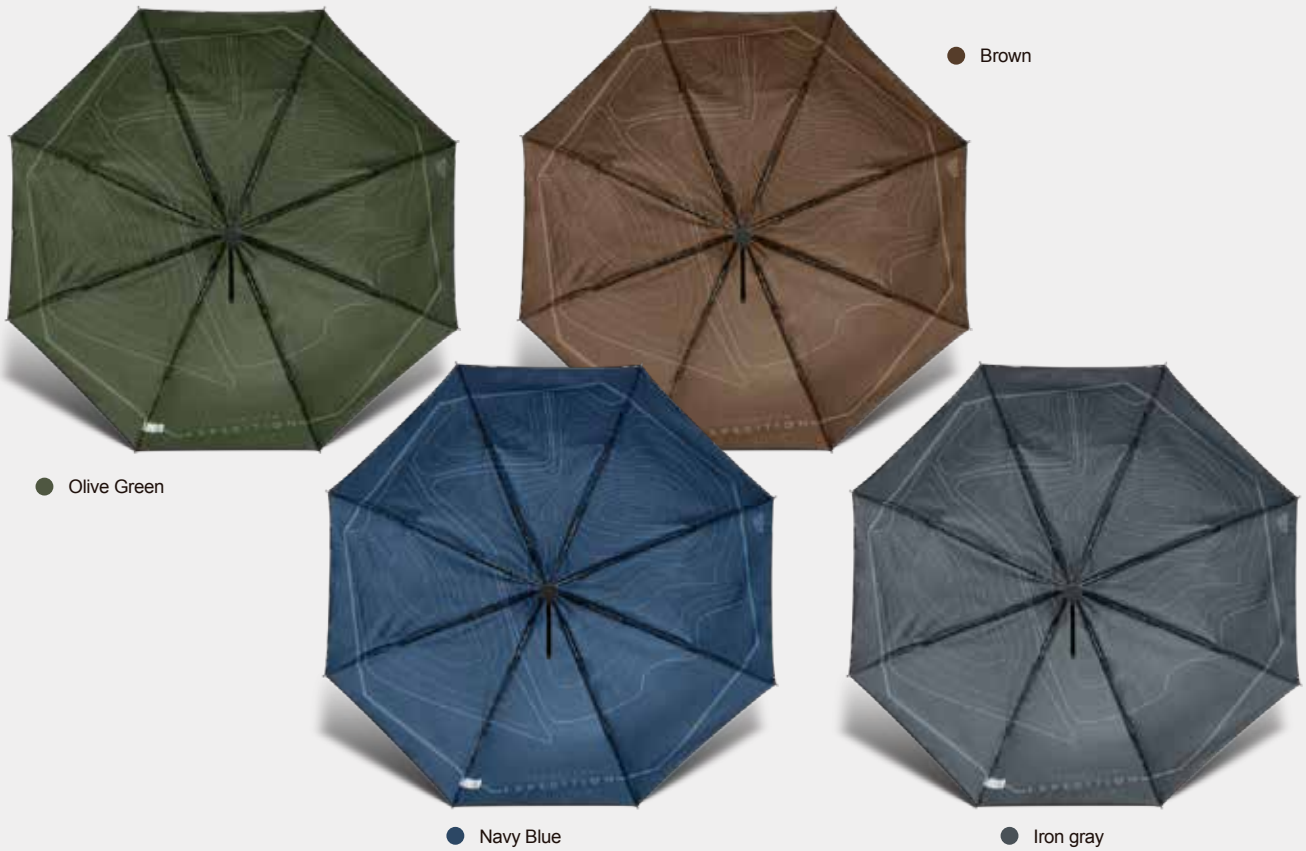

AOC Double-Layer 3-Fold Umbrella
No.TU304

- Double Layers
- Sun & Rain
- Auto Open & Close

Specification

Rib Length	58.5cm
Canopy Diameter	105cm
Closed Length	31.5cm
Number of Panels	8
Weight	460g
Type	3-Fold
Canopy	210T Pongee
Handle	Plastic
Ribs	Fiberglass+Aluminum
Shaft	Aluminum
Packaging	24PCS/CTN, 42×32×20CM, 12.04KG