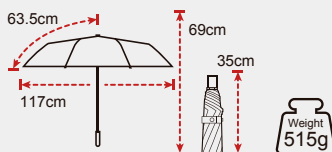

AOC 3-Fold Umbrella
No.TU305

Windproof

Waterproof

Auto Open & Close

Umbrella Fabric
PFAS Assesed

Specification

Rib Length	63.5cm
Canopy Diameter	117cm
Closed Length	35cm
Number of Panels	8
Weight	515g
Type	3-Fold
Canopy	210T Pongee
Handle	Plastic
Ribs	Fiberglass+Aluminum
Shaft	Aluminum
Packaging	24PCS/CTN, 42×32×20CM, 13.36KG

10
RIBS