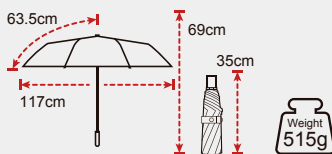

AOC 3-Fold Umbrella
No.TU305

Windproof

Waterproof

Auto Open & Close

Specification

Rib Length	63.5cm
Canopy Diameter	117cm
Closed Length	35cm
Number of Panels	8
Weight	515g
Type	3-Fold
Canopy	210T Pongee
Handle	Plastic
Ribs	Fiberglass+Aluminum
Shaft	Aluminum
Packaging	24PCS/CTN,39×35×20CM, 13.36KG

10
RIBS