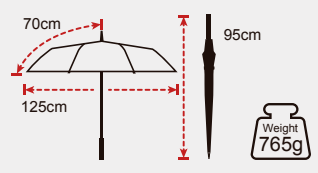

23/25 inch
TU105 TU105X

Weight
425/595g

MAX+

WINDPROOF
STRONG

Basic
Single-Layer

Plus+
Double-Layer

AO Stick Umbrella
No.TU104

-  Windproof
-  Waterproof
-  Auto Open

Specification

Rib Length	70cm
Canopy Diameter	120cm
Closed Length	95cm
Number of Panels	8
Weight	635g
Shaft Diameter	14mm
Canopy	210T Pongee
Handle	EVA
Ribs	Fiberglass
Shaft	Fiberglass
Packaging	12PCS/CTN, 95×22×15CM, 8.62KG

AO Double-Layers Stick Umbrella No. TU104

-  Double Layers
-  Waterproof
-  Auto Open

Specification

Rib Length	70cm
Canopy Diameter	120cm
Closed Length	95cm
Number of Panels	8
Weight	765g
Shaft Diameter	14mm
Canopy	210T Pongee
Handle	EVA
Ribs	Fiberglass
Shaft	Fiberglass
Packaging	12PCS/CTN, 95×24×16.5CM, 10.18KG